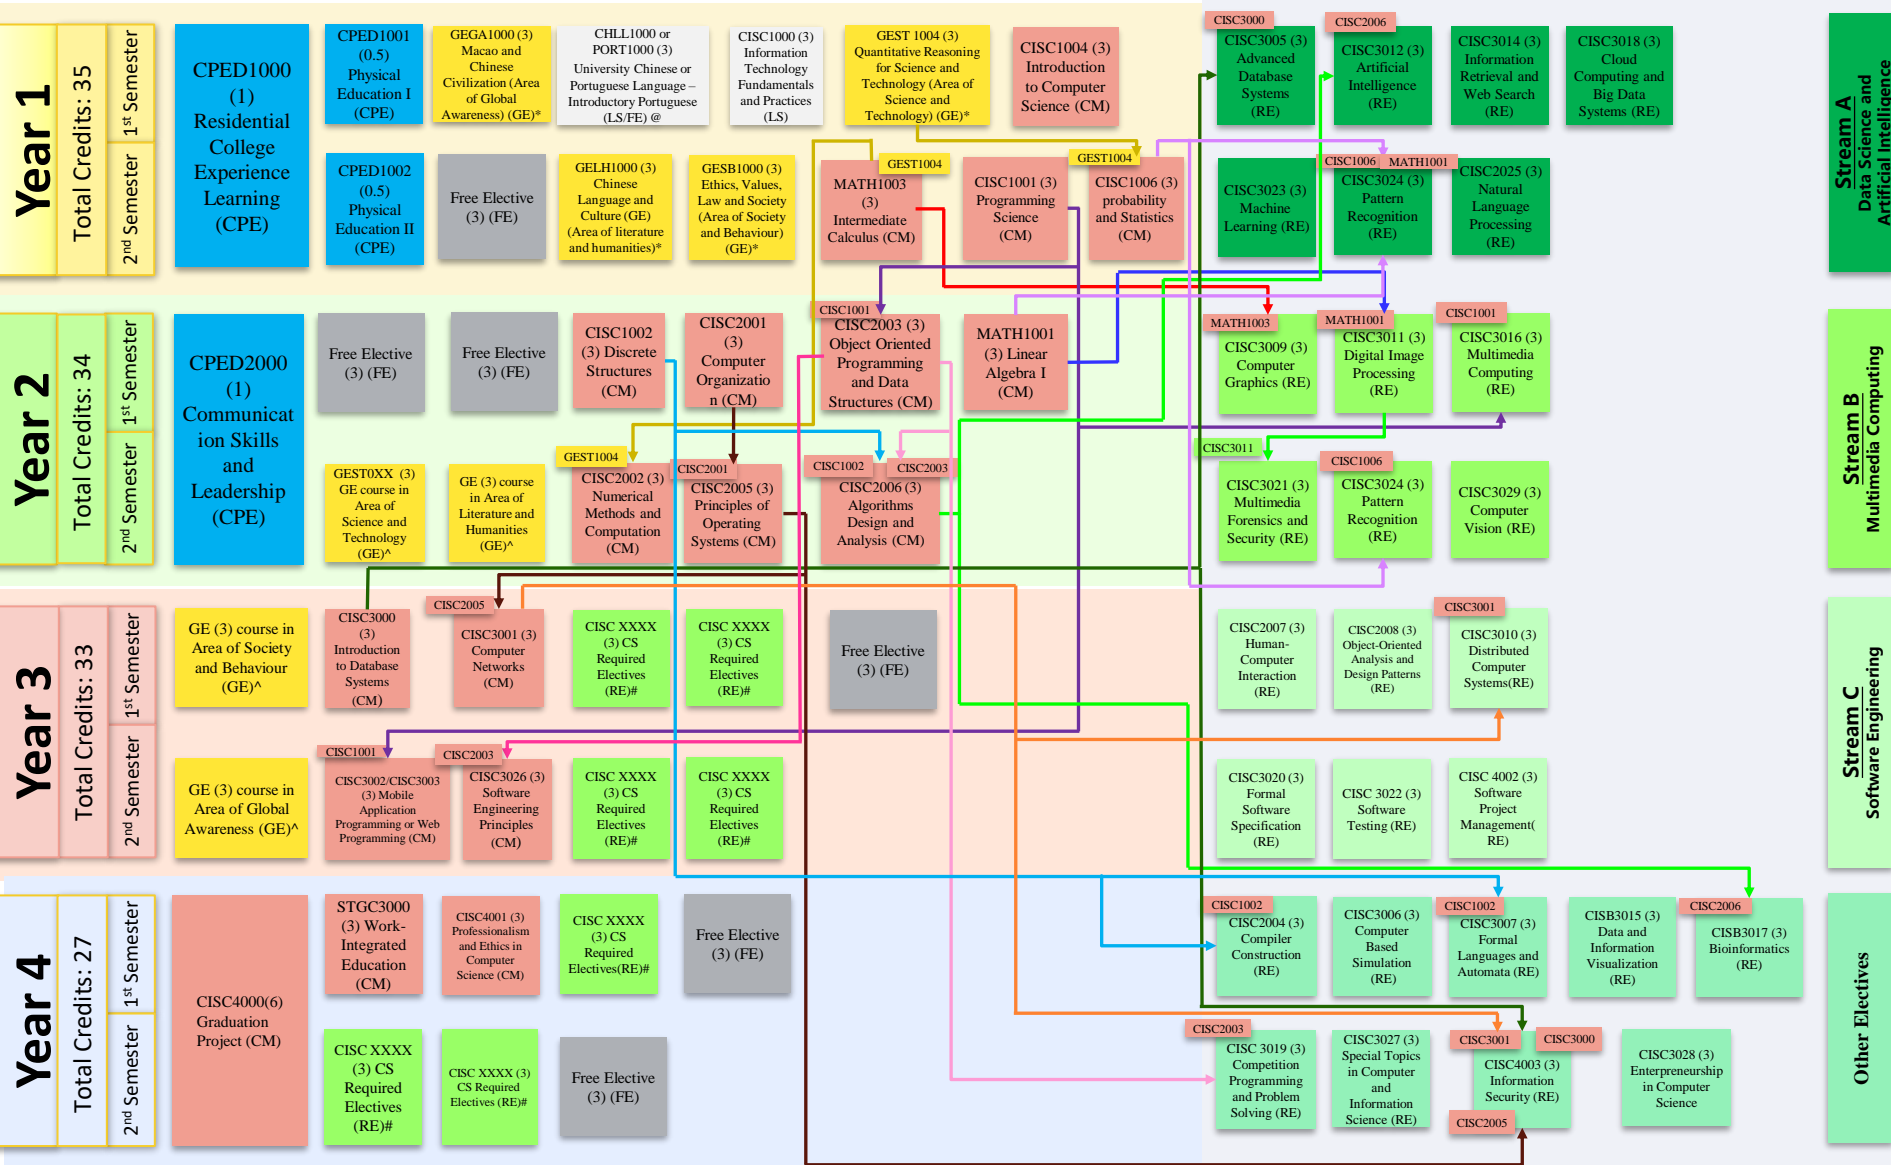

CS Programme Course Structure Academic Year 2021/2022

CS Required Elective Course List

- Remarks:**
- (3)CPE: Community and Peer Education
 - (15)LS: Language and Skills
 - (24)GE: General Education Course
 - (57)CM: Compulsory Course
 - (21)RE: Required Electives course
 - (9) FE: Free Elective course

@: Students who test out of some or all of the Languages and Skills course(s) are required to make up the credits by taking additional Free Elective(s)
 *: There are 4 GE areas and each area will have a compulsory GE course
 ^: In addition to the 4 compulsory GE courses, students are required to complete 1 more GE course in Area of Science and Technology and the remaining 9 credits in any areas
 #: Students are required to take 4 courses from one of the Stream A, B or C, and 3 courses from outside that stream or from Other Electives