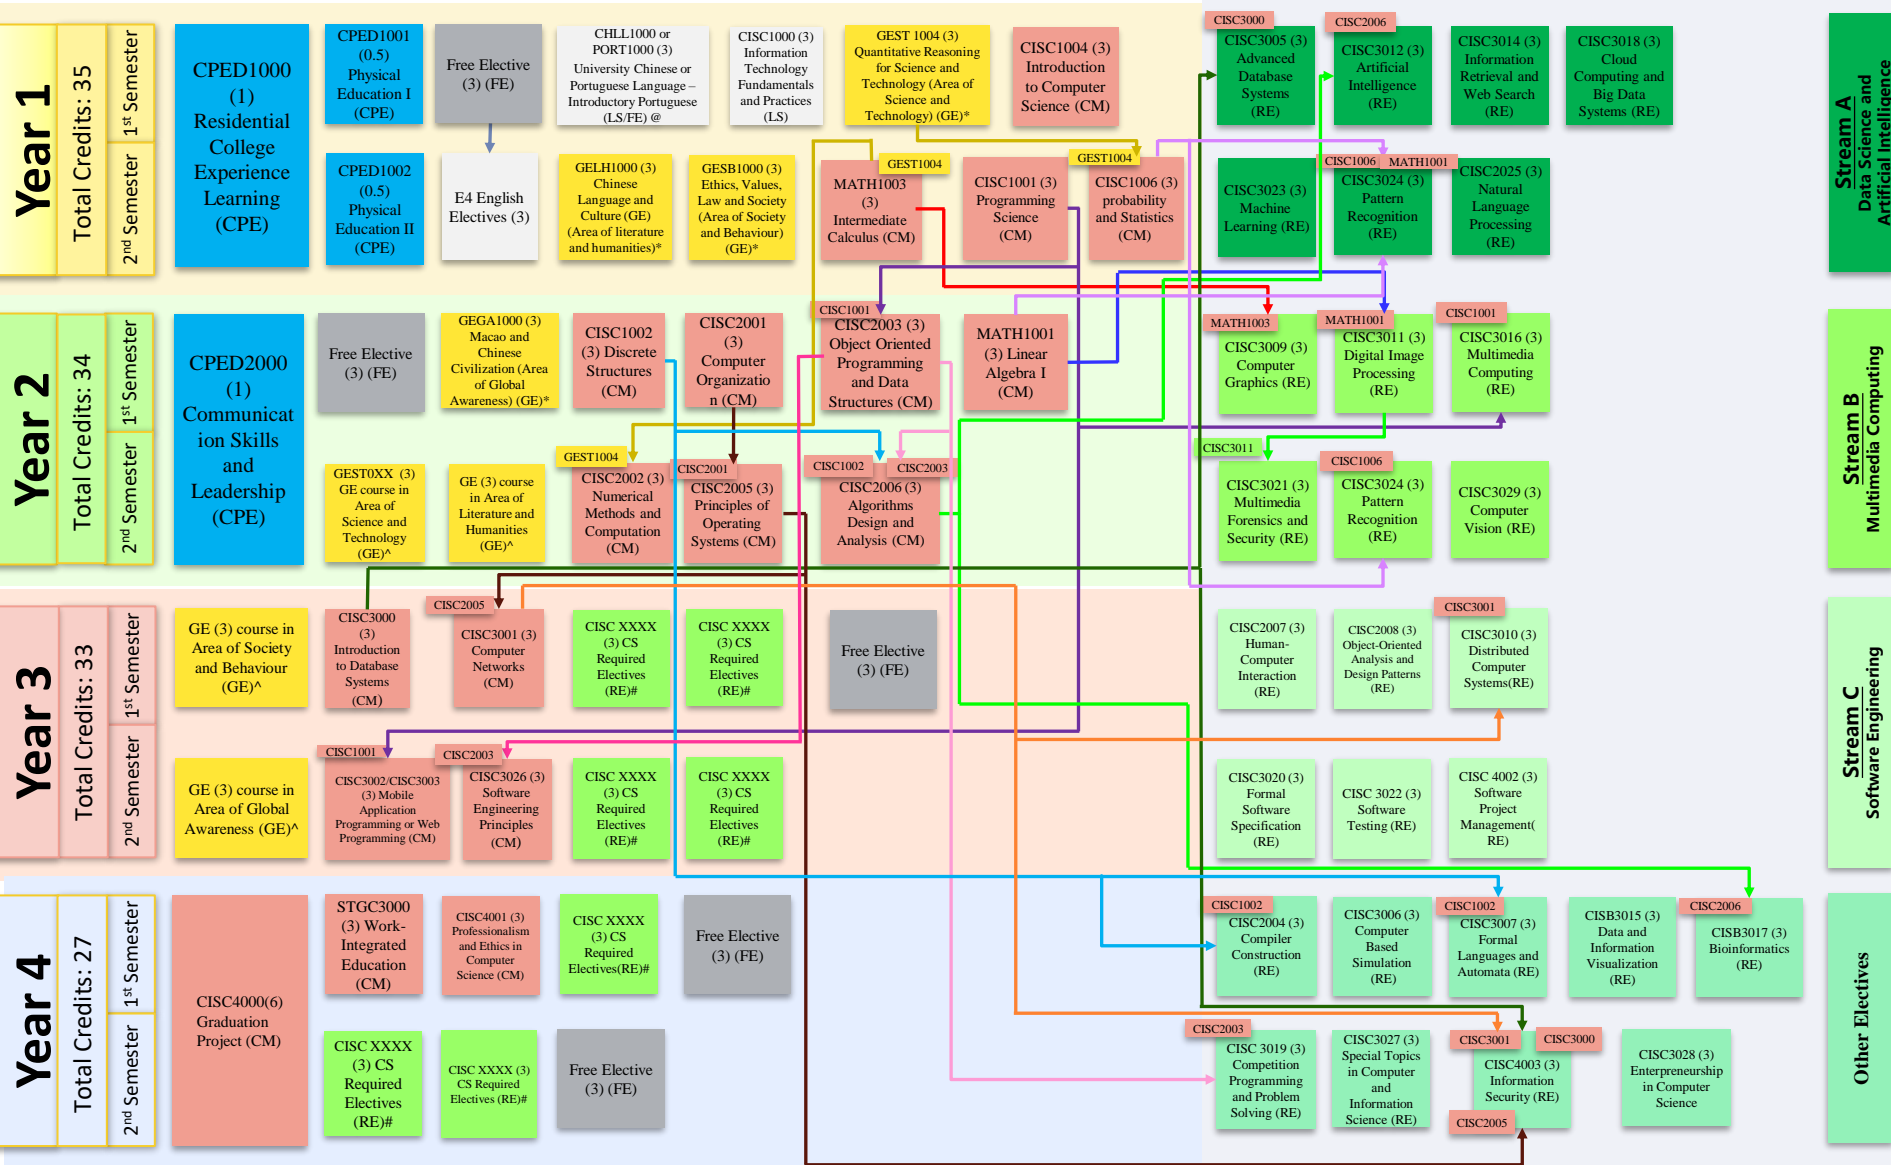

CS Programme Course Structure Academic Year 2021/2022

CS Required Elective Course List

- Remarks:**
- (3) CPE: Community and Peer Education
 - (9) LS: Language and Skills
 - (24) GE: General Education Course
 - (57) CM: Compulsory Course
 - (21) RE: Required Electives course
 - (15) FE: Free Elective course

@: Students who test out of some or all of the Languages and Skills course(s) are required to make up the credits by taking additional Free Elective(s)

*: There are 4 GE areas and each area will have a compulsory GE course

^: In addition to the 4 compulsory GE courses, students are required to complete 1 more GE course in Area of Science and Technology and the remaining 9 credits in any areas

#: Students are required to take 4 courses from one of the Stream A, B or C, and 3 courses from outside that stream or from Other Electives