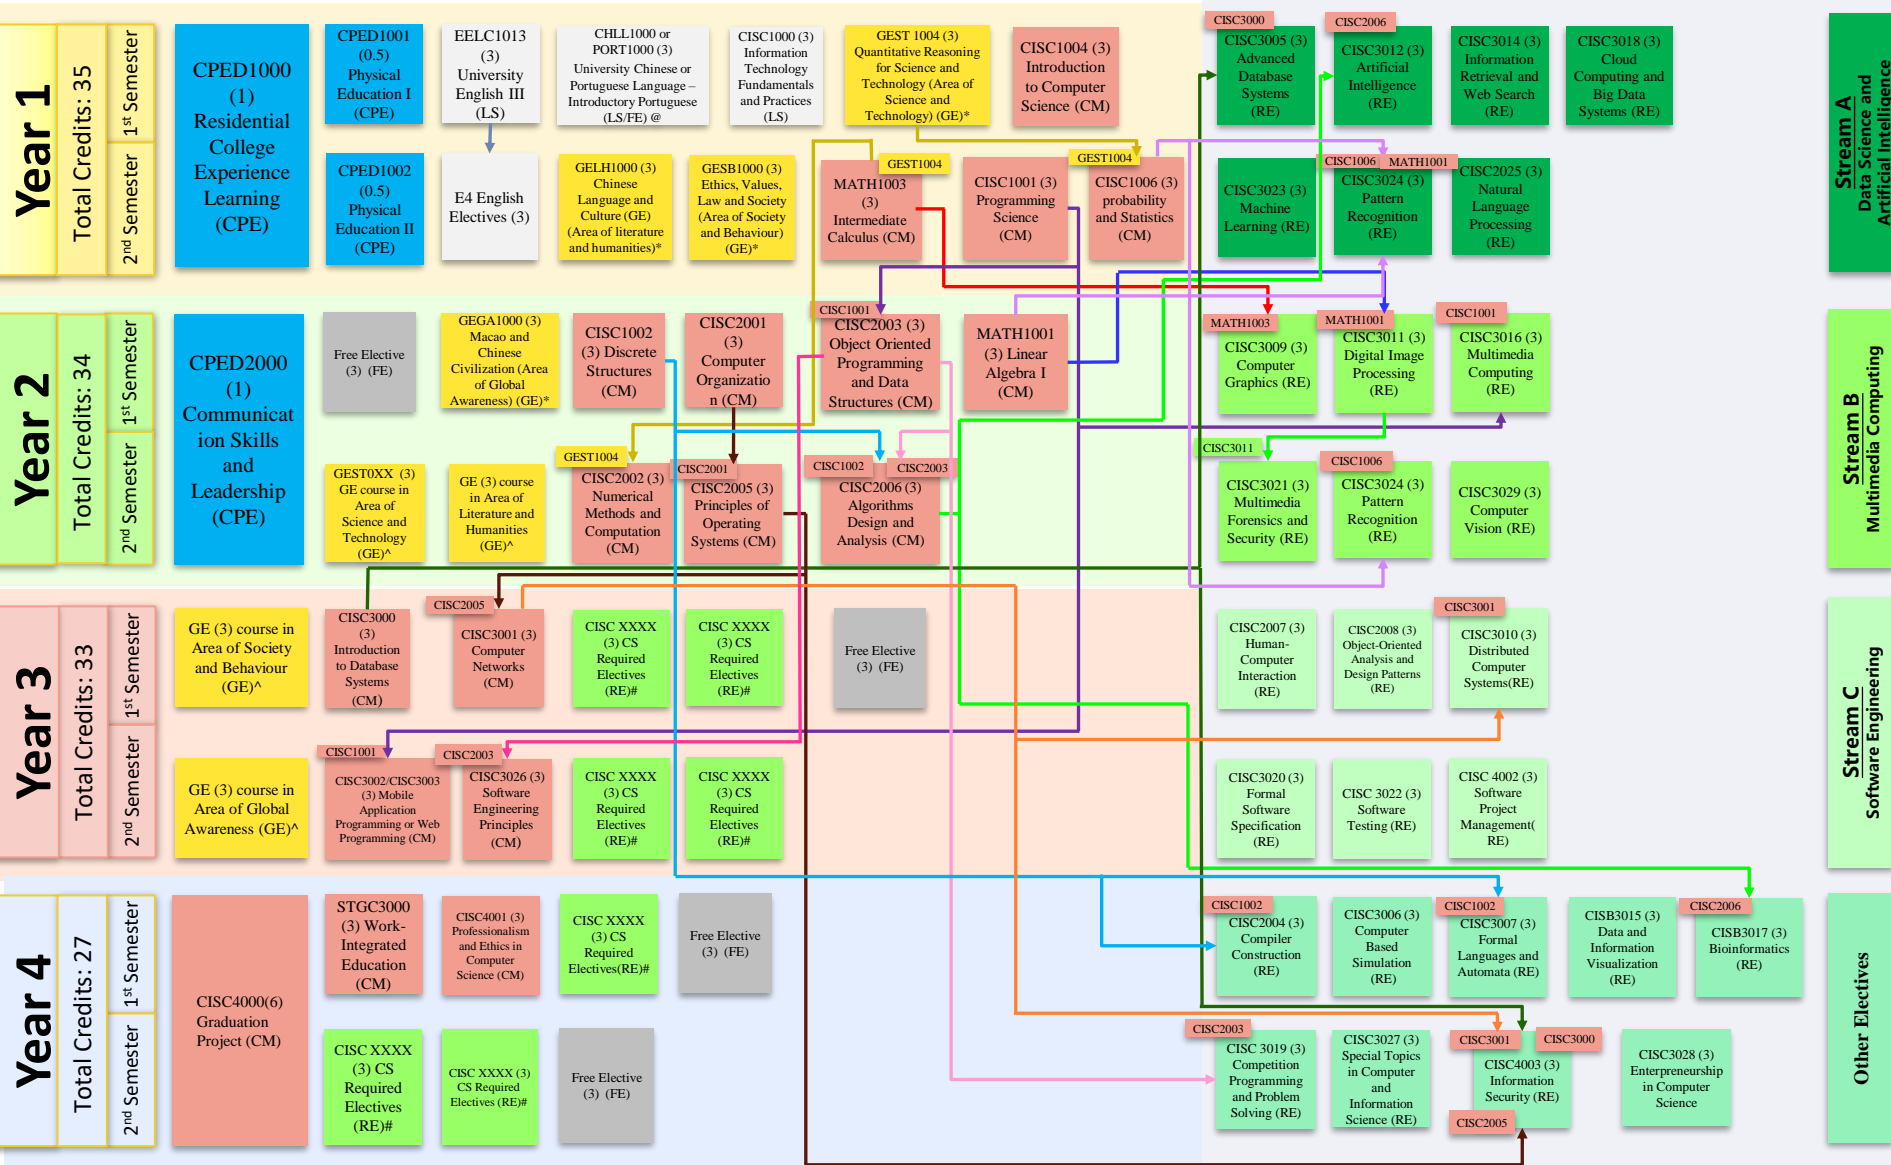

CS Programme Course Structure Academic Year 2021/2022

CS Required Elective Course List

- Remarks:**
- (3)CPE: Community and Peer Education
 - (12)LS: Language and Skills
 - (24)GE: General Education Course
 - (57)CM: Compulsory Course
 - (21)RE: Required Electives course
 - (12) FE: Free Elective course

@: Students who test out of some or all of the Languages and Skills course(s) are required to make up the credits by taking additional Free Elective(s)

*: There are 4 GE areas and each area will have a compulsory GE course

^: In addition to the 4 compulsory GE courses, students are required to complete 1 more GE course in Area of Science and Technology and the remaining 9 credits in any areas

#: Students are required to take 4 courses from one of the Stream A, B or C, and 3 courses from outside that stream or from Other Electives

Stream A
Data Science and Artificial Intelligence

Stream B
Multimedia Computing

Stream C
Software Engineering

Other Electives