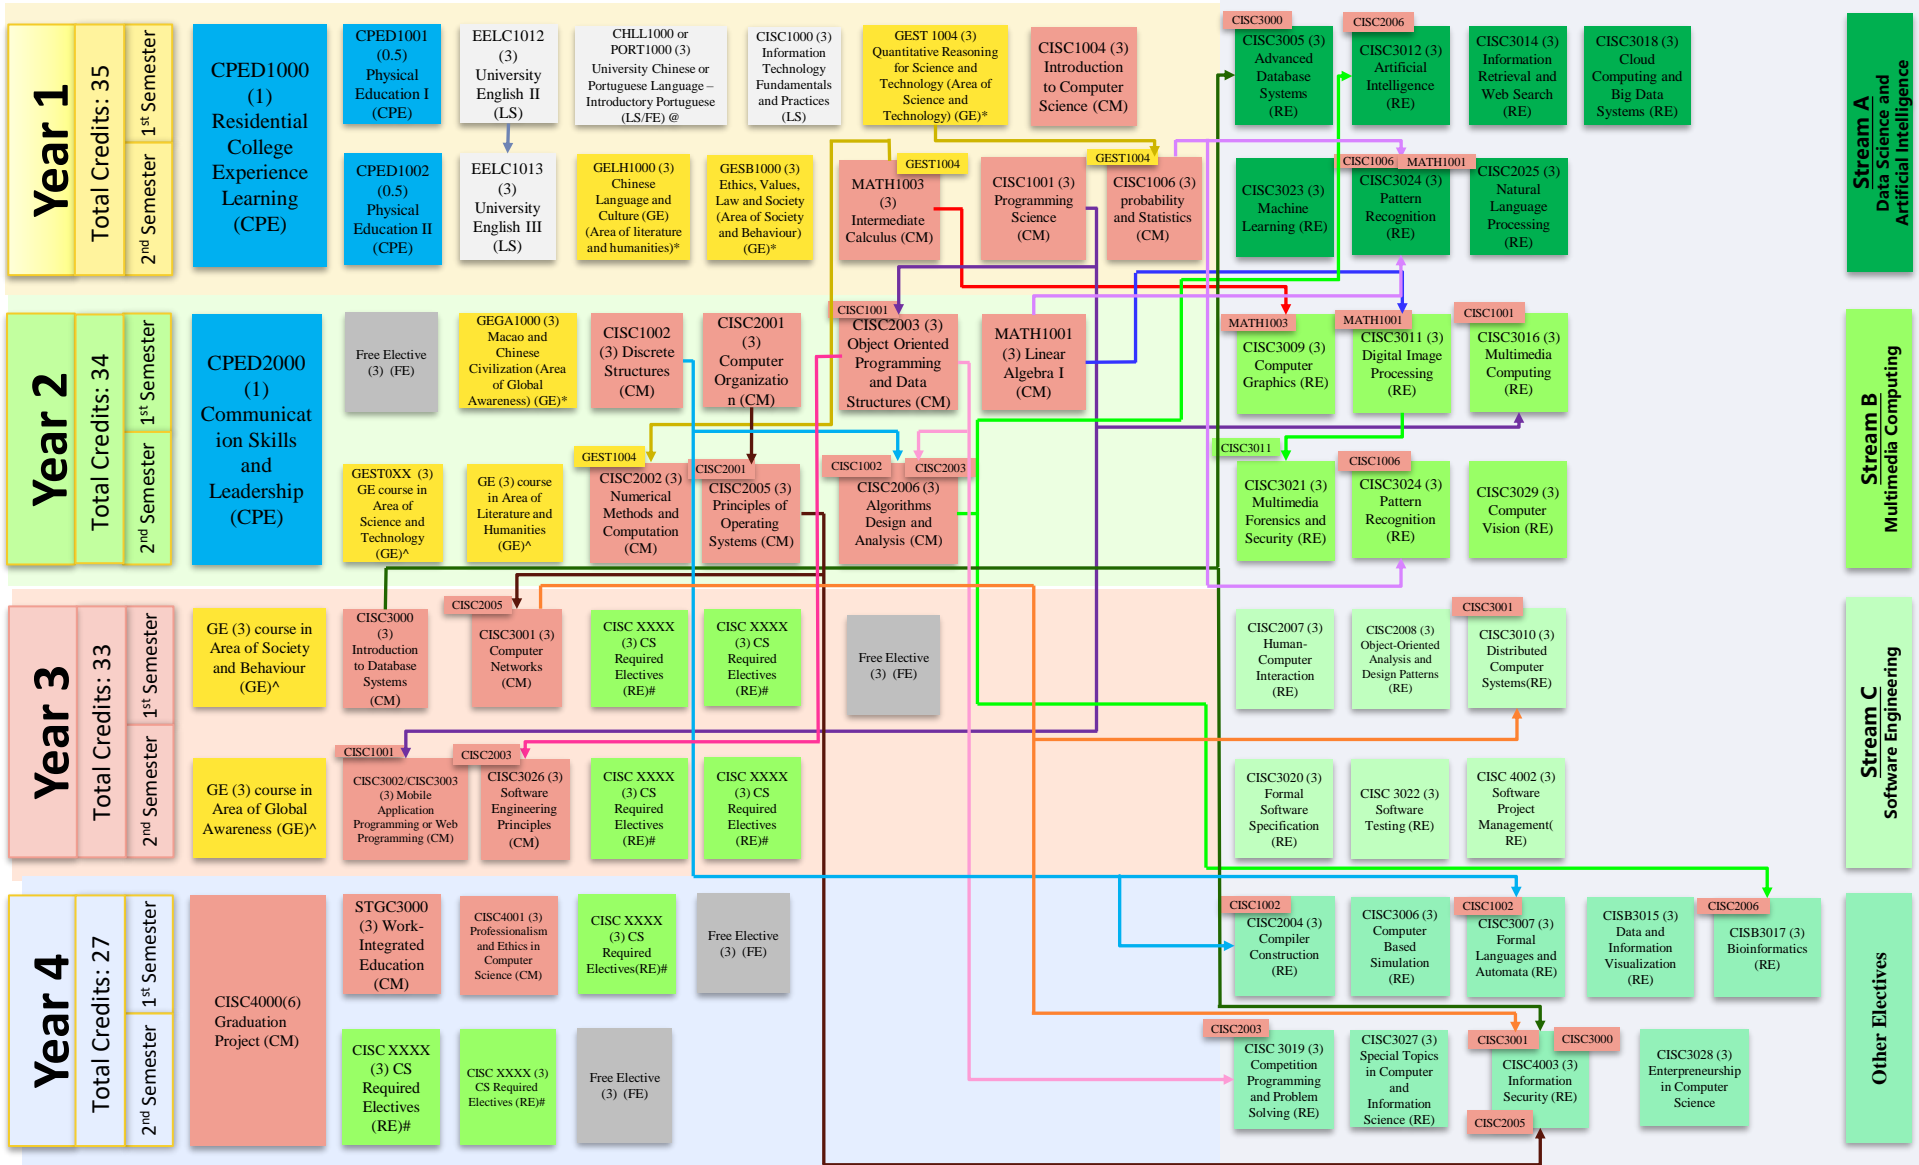

CS Programme Course Structure Academic Year 2021/2022

CS Required Elective Course List

- Remarks :**
- (3)CPE: Community and Peer Education
 - (12)LS: Language and Skills
 - (24)GE: General Education Course
 - (57)CM: Compulsory Course
 - (21)RE: Required Electives course
 - (12) FE: Free Elective course

@: Students who test out of some or all of the Languages and Skills course(s) are required to make up the credits by taking additional Free Elective(s)

*: There are 4 GE areas and each area will have a compulsory GE course

^: In addition to the 4 compulsory GE courses, students are required to complete 1 more GE course in Area of Science and Technology and the remaining 9 credits in any areas

#: Students are required to take 4 courses from one of the Stream A, B or C, and 3 courses from outside that stream or from Other Electives