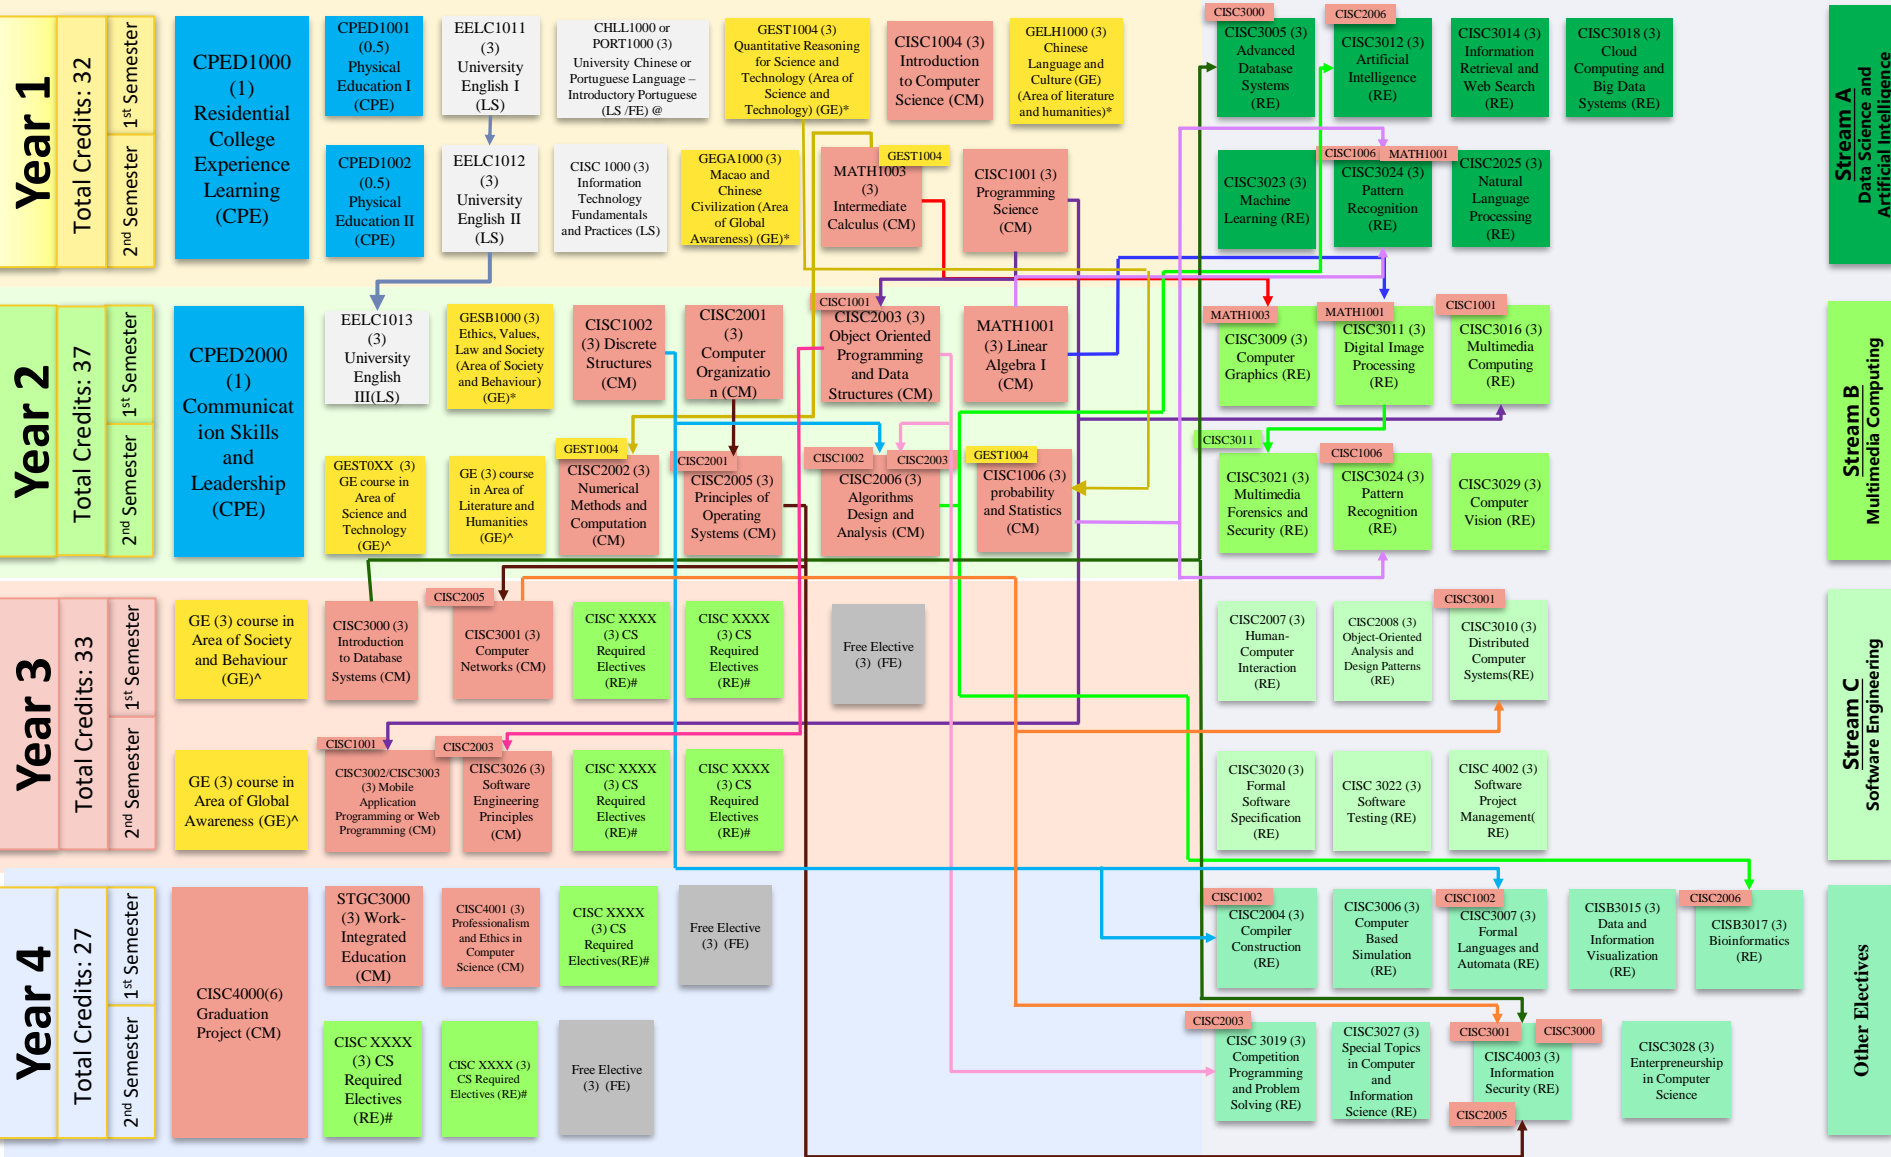

CS Programme Course Structure Academic Year 2021/2022

CS Required Elective Course List

- Remarks:**
- (3)CPE: Community and Peer Education
 - (15)LS: Language and Skills
 - (24)GE: General Education Course
 - (57)CM: Compulsory Course
 - (21)RE: Required Electives course
 - (9) FE: Free Elective course

@: Students who test out of this course can take GEGA1000 in this semester. They are required to make up the credits by taking additional Free Elective(s) later

*: There are 4 GE areas and each area will have a compulsory GE course

^: In addition to the 4 compulsory GE courses, students are required to complete 1 more GE course in Area of Science and Technology and the remaining 9 credits in any areas

#: Students are required to take 4 courses from one of the Stream A, B or C, and 3 courses from outside that stream or from Other Electives