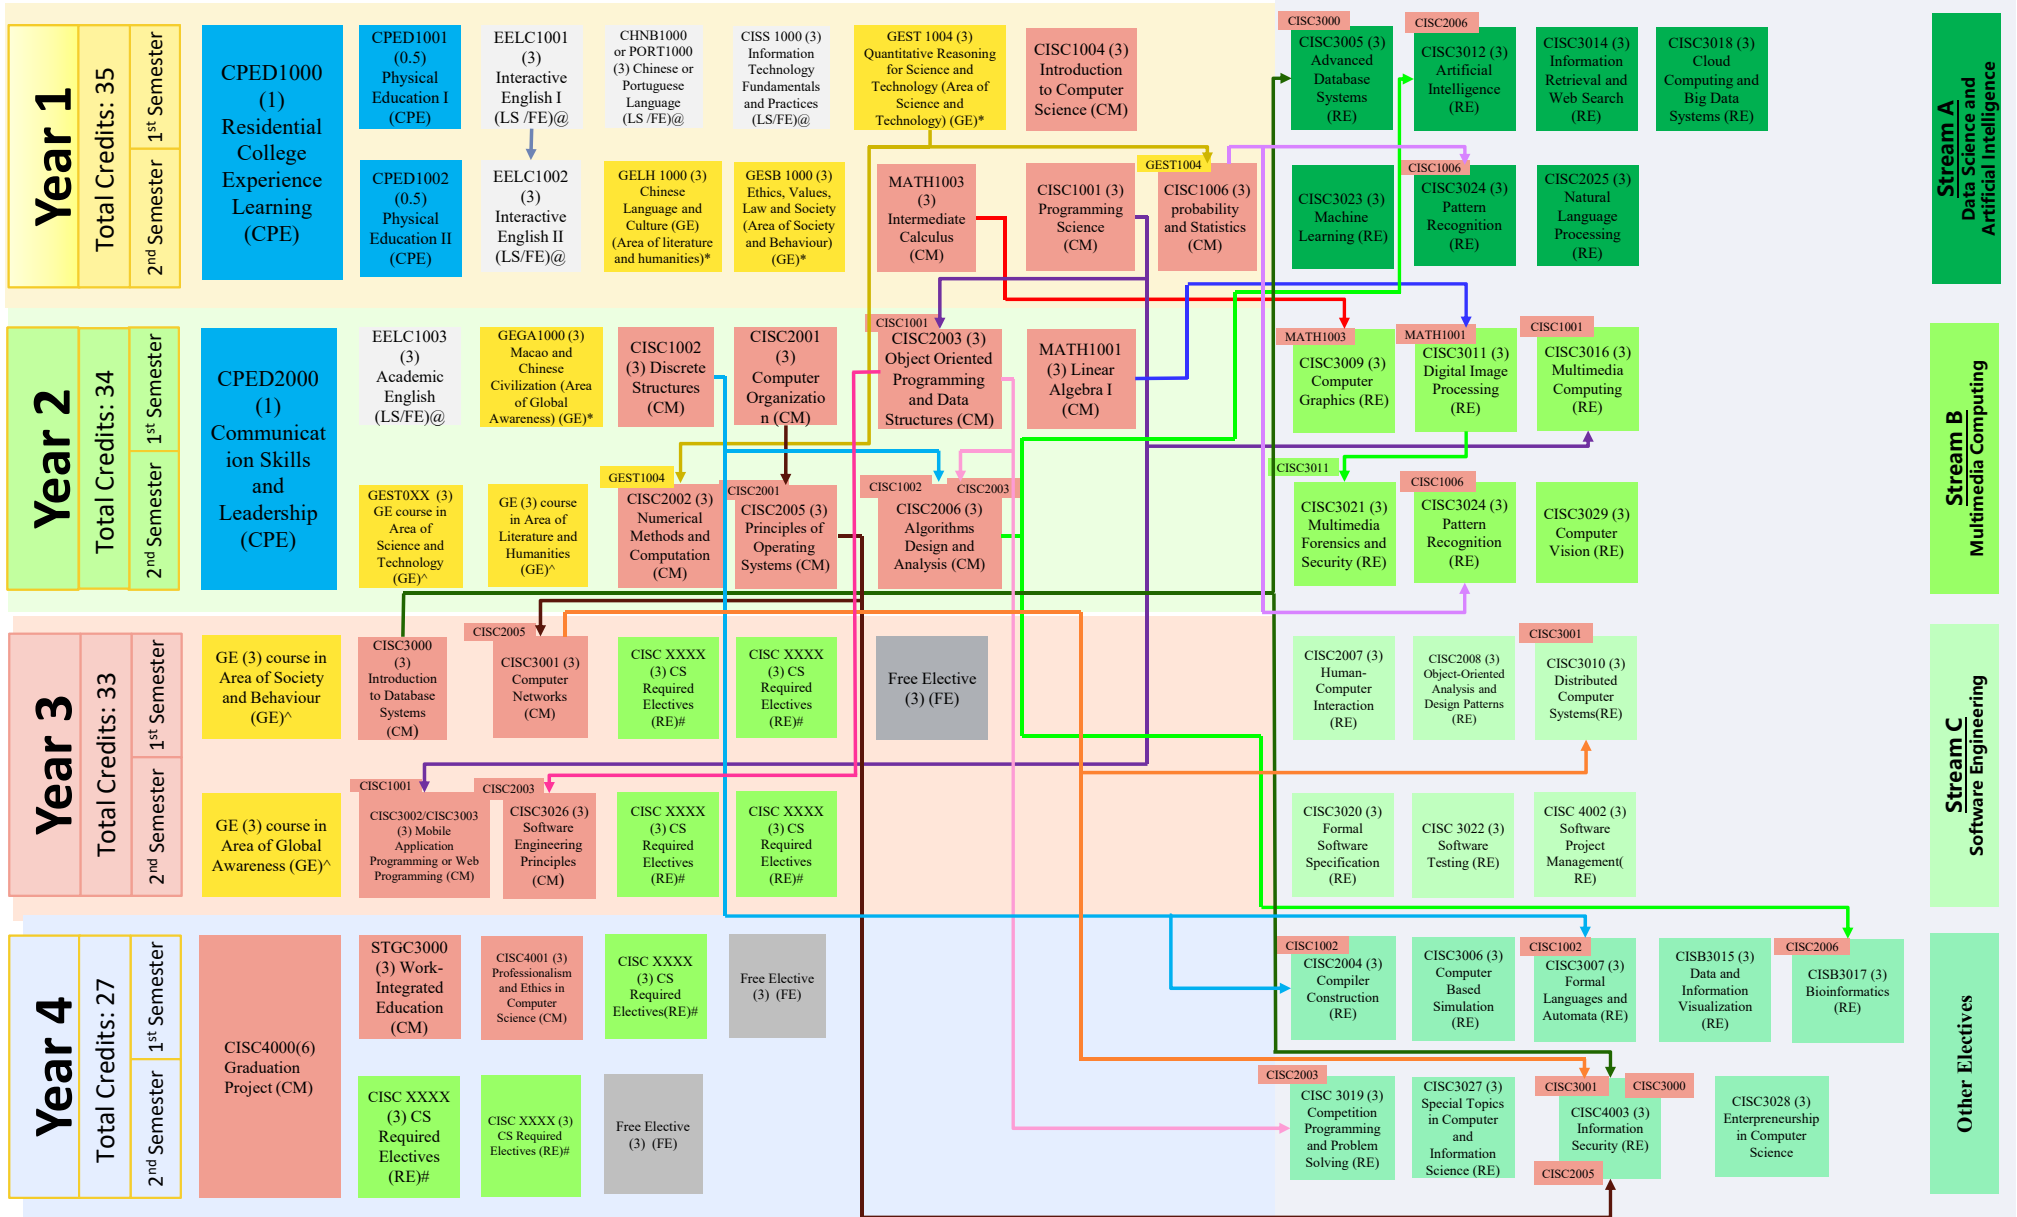

## CS Required Elective Course List

### Remarks:

(3)CPE: Community and Peer Education

(15)LS: Language and Skills

(24)GE: General Education Course

(57)CM: Compulsory Course

(21)RE: Required Electives course

(9) FE: Free Elective course

@: Students who test out of some or all of the Languages and Skills course(s) are required to make up the credits by taking additional Free Elective(s)

\*: There are 4 GE areas and each area will have a compulsory GE course

^: In addition to the 4 compulsory GE courses, students are required to complete 1 more GE course in Area of Science and Technology and the remaining 9 credits in any areas

#: Students are required to take 4 courses from one of the Stream A, B or C, and 3 courses from outside that stream or from Other Electives